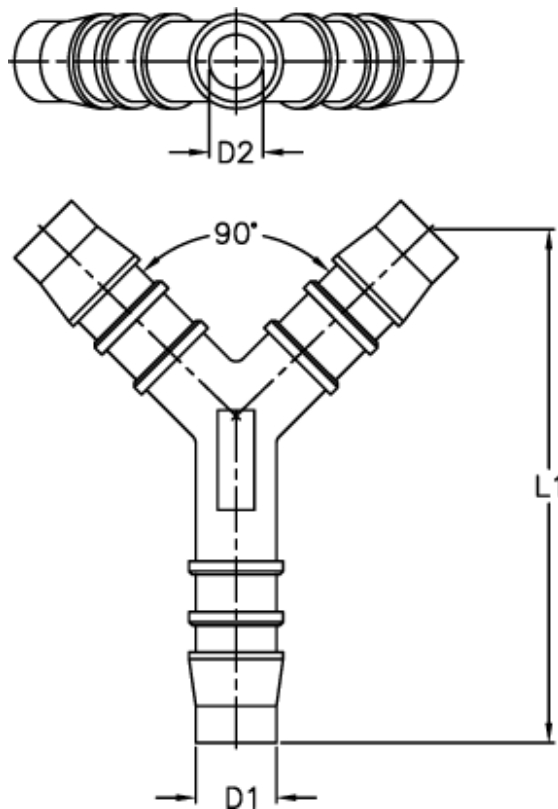

Article number: 027708900005

Description: Norma hose coupling YS 5

## Measures

---

D1 = 5

D2 = 3.0

L1 = 43.0